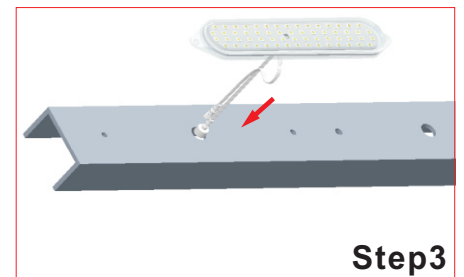

## Product Parameters

Part No.	Voltage	Color	Watts	LEDs	IP	Beam angle	Weight
YJLED-053A-S30RGB	DC24V		max7.5W	30pcs 5050RGB	Ip65	120°	135g

WW:3000-3200K,NW:4000-4500K,W:6000-6500K

## Product Installation

Turn off the power

Dill hole(A=5.5~6mm;B=18~25mm)  
A-A=265mm;380mm<B-B<480mm

Through the connecting wire into the B hole

Please use the M5 rod and nut

Connection waterproof joint

Turn on the power