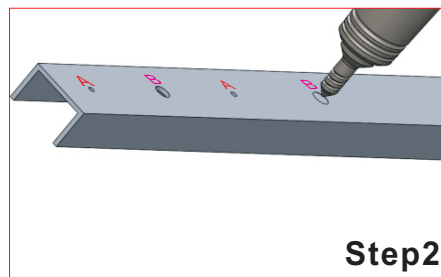

## Product Parameters

Part No.	Voltage	Color	Watts	LEDs	IP	Beam angle	Weight
YJLED-053A-S30RGB	DC24V		max7.5W	30pcs 5050RGB	Ip65	120°	135g

WW:3000-3200K,NW:4000-4500K,W:6000-6500K

## Product Installation

Turn off the power

Dill hole(A=5.5~6mm;B=18~25mm)  
A-A=265mm;380mm<B-B<480mm

Through the connecting wire into the B hole

Please use the M5 rod and nut

Connection waterproof joint

Turn on the power