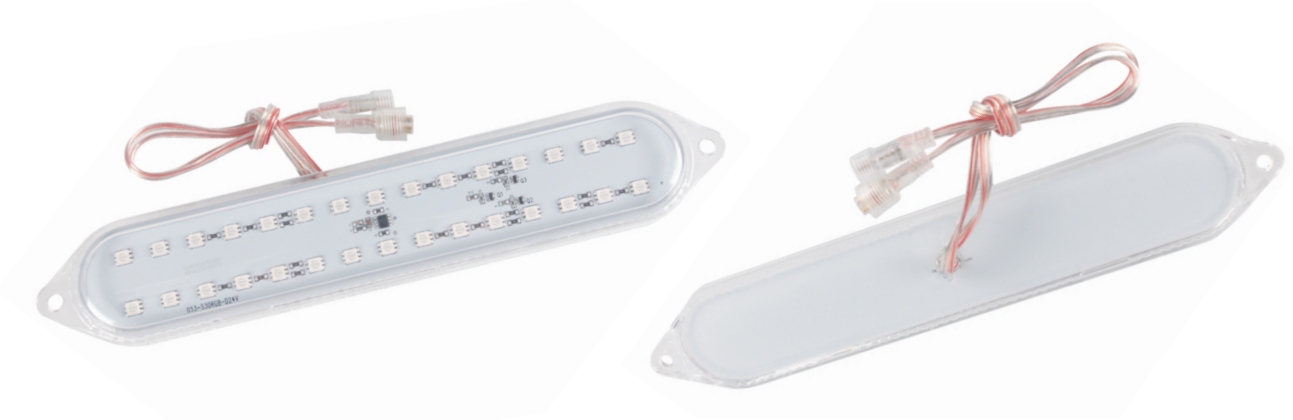

# Product Specification

Description	LED Amusement Lamp
Model NO	YJLED-053A-S30RGB-C/D24V

## Product Picture

IP65 CE 

## Product Application

Amusement LED Lamps are widely used in the park, Theme park, amusement park and all kinds of amusement machines

**SHENZHEN AGLARE LIGHTING CO., LTD**  
Web: [www.aglare.cn](http://www.aglare.cn) / [www.amusementlamp.com](http://www.amusementlamp.com)  
Email: [aglare@aglare.cn](mailto:aglare@aglare.cn)  
Tel: +86-75588868631

## Product Parameters

Part No.	Voltage	Color	Watts	LEDs	IP	Beam angle	Weight
YJLED-053A-S30RGB	DC24V		max7.5W	30pcs 5050RGB	Ip65	120°	135g

WW:3000-3200K,NW:4000-4500K,W:6000-6500K