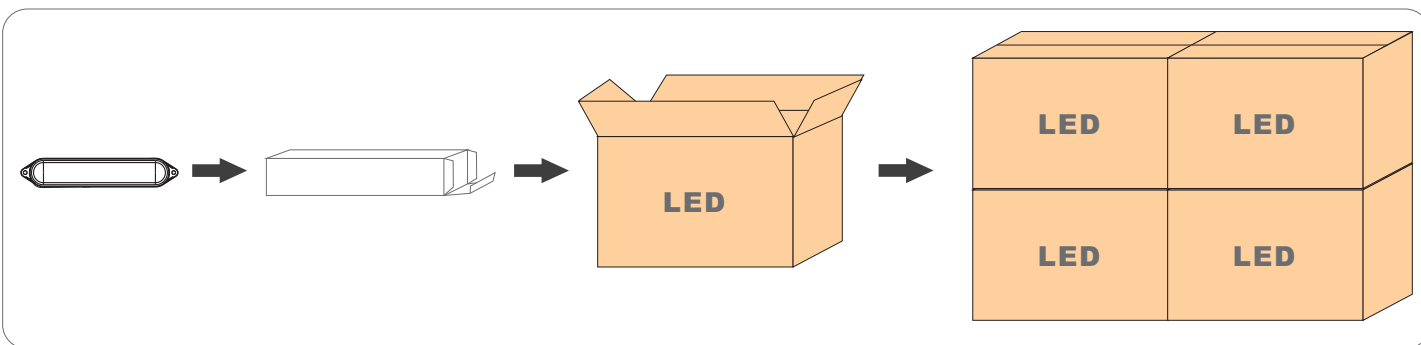

Product Package

WEIGHT/PCS	N. W	G. W	PCS/CARTON	CARTON SIZE
135g	7.3KG	10.3KG	54	53*30*25cm

Instructions :

K=K Material Carton
W3C Material Carton

Caution

Please read the specification before used:

Working temperature range -25°C - 45°C

Working voltage range less than $\pm 10\%$

Please turn off the power before installation

SHENZHEN AGLARE LIGHTING CO., LTD

Web: www.aglare.cn/ www.amusementlamp.com

Email: aglare@aglare.cn

Tel: +86-75588868631