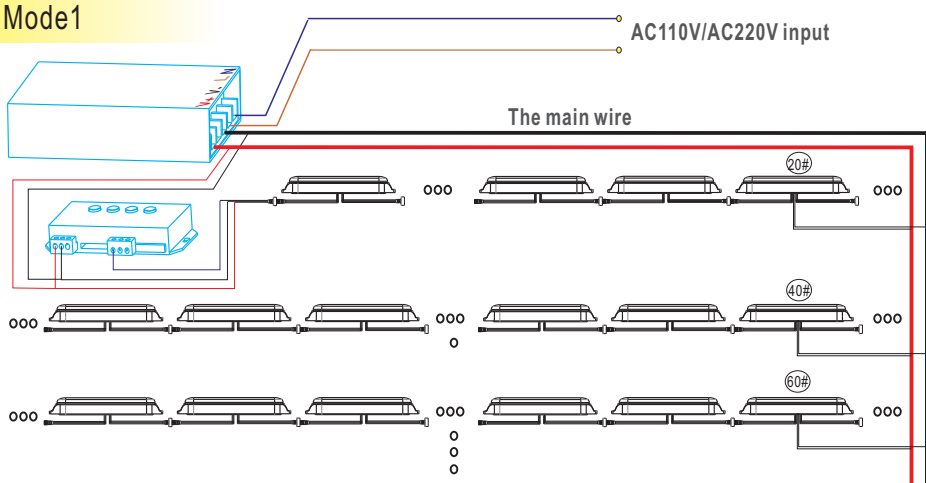

Product Wiring Diagram

Mode1

Note:

1. 1 The power supply output is DC24v, >n*7.5W
2. 2 We offer one power wire for bulbs for per 20 pixel lamps
3. 3 The main wire per square mm up to 10A current
4. 4 The distance between the controller and the lamp or the lamp and the lamp must be less than 5 meters, Otherwise you need to connect the signal amplifier