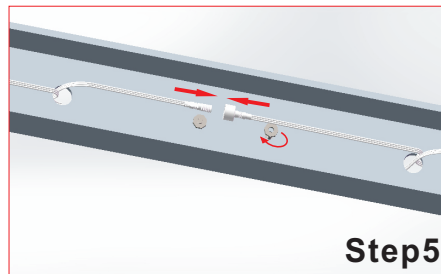

## Product Installation

Turn off the power

Dill hole(A=5.5~6mm;B=18~25mm)  
A-A=265mm;380mm<B-B<480mm

Through the connecting wire into the B hole

Please use the M5 rod and nut

Connection waterproof joint

Turn on the power