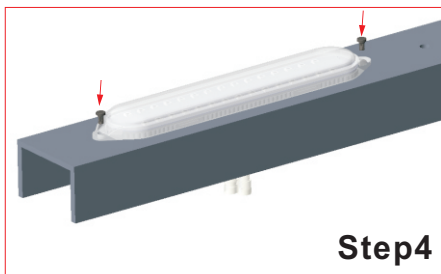

## Product Installation

Turn off the power

Dill hole(A=5.5~6mm;B=18~25mm)  
A-A=265mm;380mm<B-B<480mm

Through the connecting wire into the B hole

Please use the M5 rod and nut

Connection waterproof joint

Turn on the power