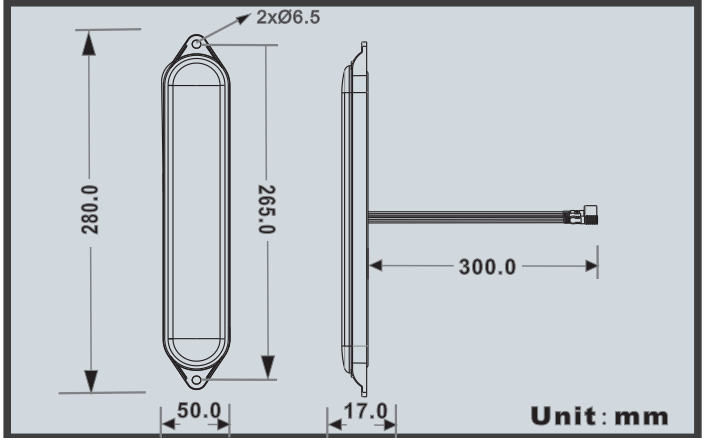

## Product Structure

### Product size

## Product Parameters

Part No.	Voltage	Color	Watts	LEDs	IP	Beam angle	Weight
YJLED-053A-S30RGB	DC24V		max7.5W	30pcs 5050RGB	Ip65	120°	135g

WW:3000-3200K,NW:4000-4500K,W:6000-6500K